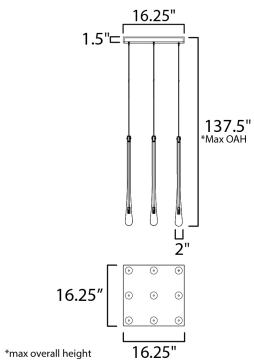

LAMPING

- LUMENS : 1,800 Rated (1,350 Del.)
- BULB : 9 x 1.5W LED G4 , 14W Total
- BULB INCLUDED : (Included)
- DIMMABLE :
- CRI : 90 CRI
- COLOR_TEMP : 3000K